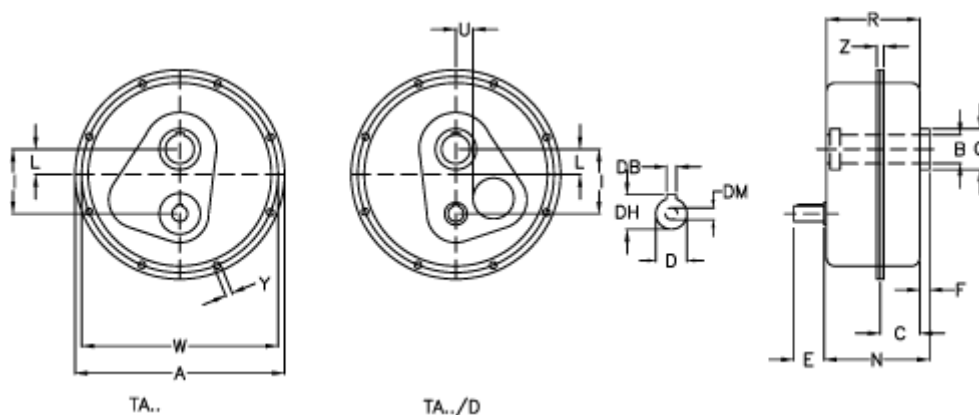

# Data Sheet

Article number: 2948125203013  
 Description: Shaft mount. speed reducer  
 TA 125.135D i=20,3 without lubrication

## Measures

|             |               |   |         |             |        |
|-------------|---------------|---|---------|-------------|--------|
| a           | = 850         | E | = 110   | W           | = 805  |
| B G7        | = 135         | F | = 34    | Weight (kg) | = 415  |
| C           | = 110         | I | = 294   | Y           | = 17.0 |
| DB          | = 16          | L | = 80    | Z           | = 44.5 |
| Description | = TA 125.135D | N | = 310.0 |             |        |
| DH          | = 59.0        | Q | = 170   |             |        |
| D h6        | = 55          | R | = 304.0 |             |        |
| DM          | = M16         | U | = 70    |             |        |